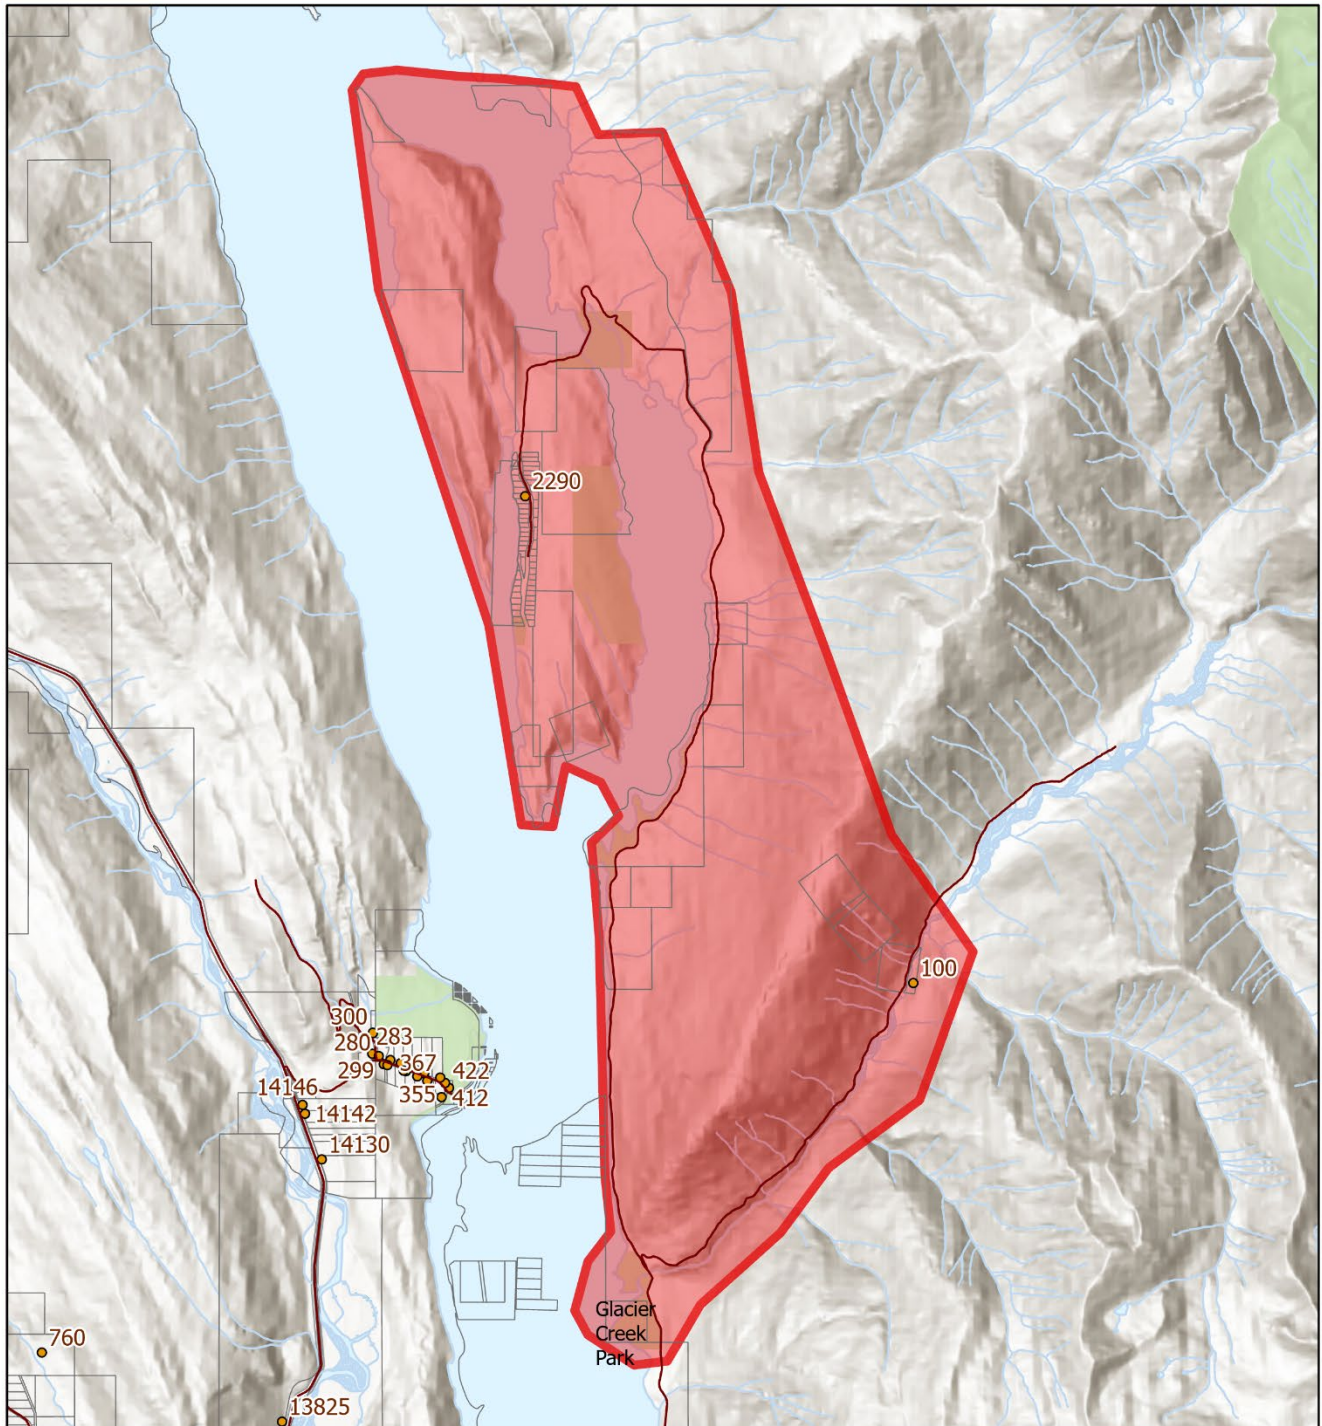

**REGIONAL DISTRICT OF
CENTRAL KOOTENAY
EMERGENCY
OPERATIONS CENTRE**

EOC Phone: 250-352-7701 or 1-866-522-7701
Current Emergency Information:
rdck.ca/EOCinfo
Register to receive emergency notifications:
rdck.ca/notifications
To report a flood, landslide, spill or other hazards:
1-800-663-3456

Glacier Creek Wildfire Evacuation Order

- Evacuation Order
- Streets
- Addresses
- Legal Parcels
- Park Areas
- Streams

Map Scale: 1:62,000

The mapping information shown are approximate representations and should only be used for reference purposes. The Regional District of Central Kootenay is not responsible for any errors or omissions on this map.